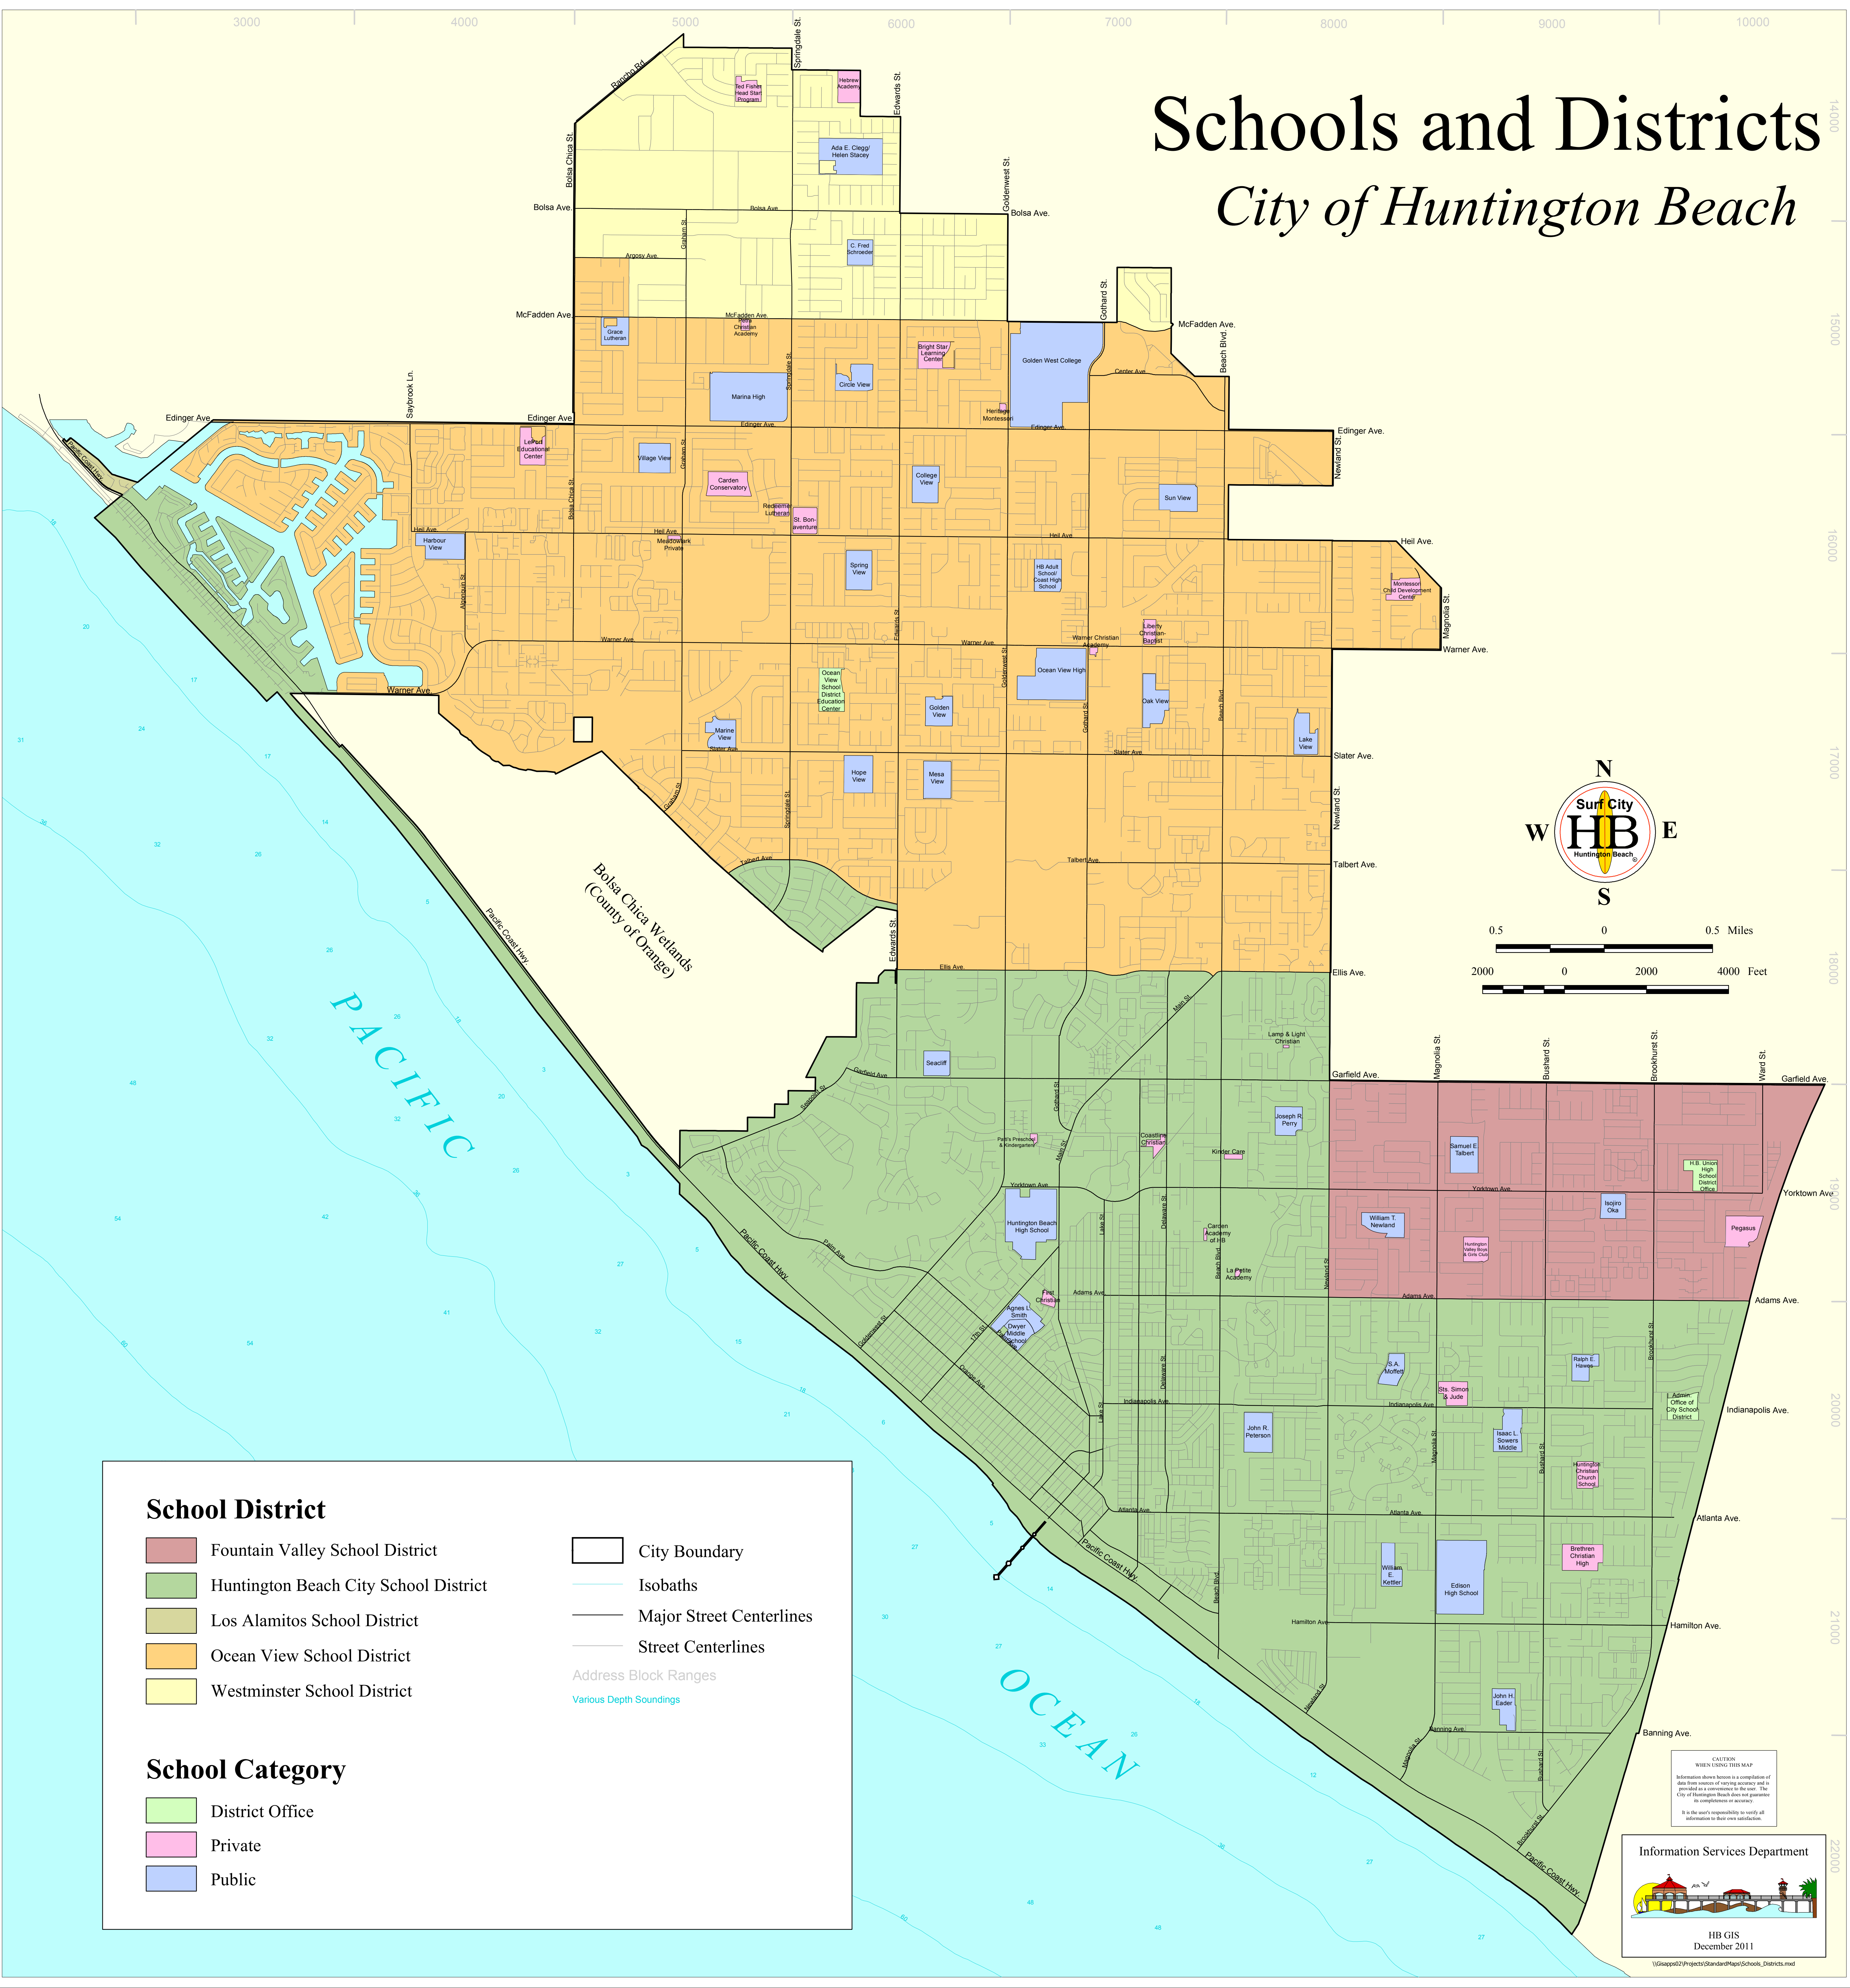

Schools and Districts

City of Huntington Beach

School District

- Fountain Valley School District
- Huntington Beach City School District
- Los Alamitos School District
- Ocean View School District
- Westminster School District

School Category

- District Office
- Private
- Public

Map Symbols

- City Boundary
- Isobaths
- Major Street Centerlines
- Street Centerlines
- Address Block Ranges
- Various Depth Soundings